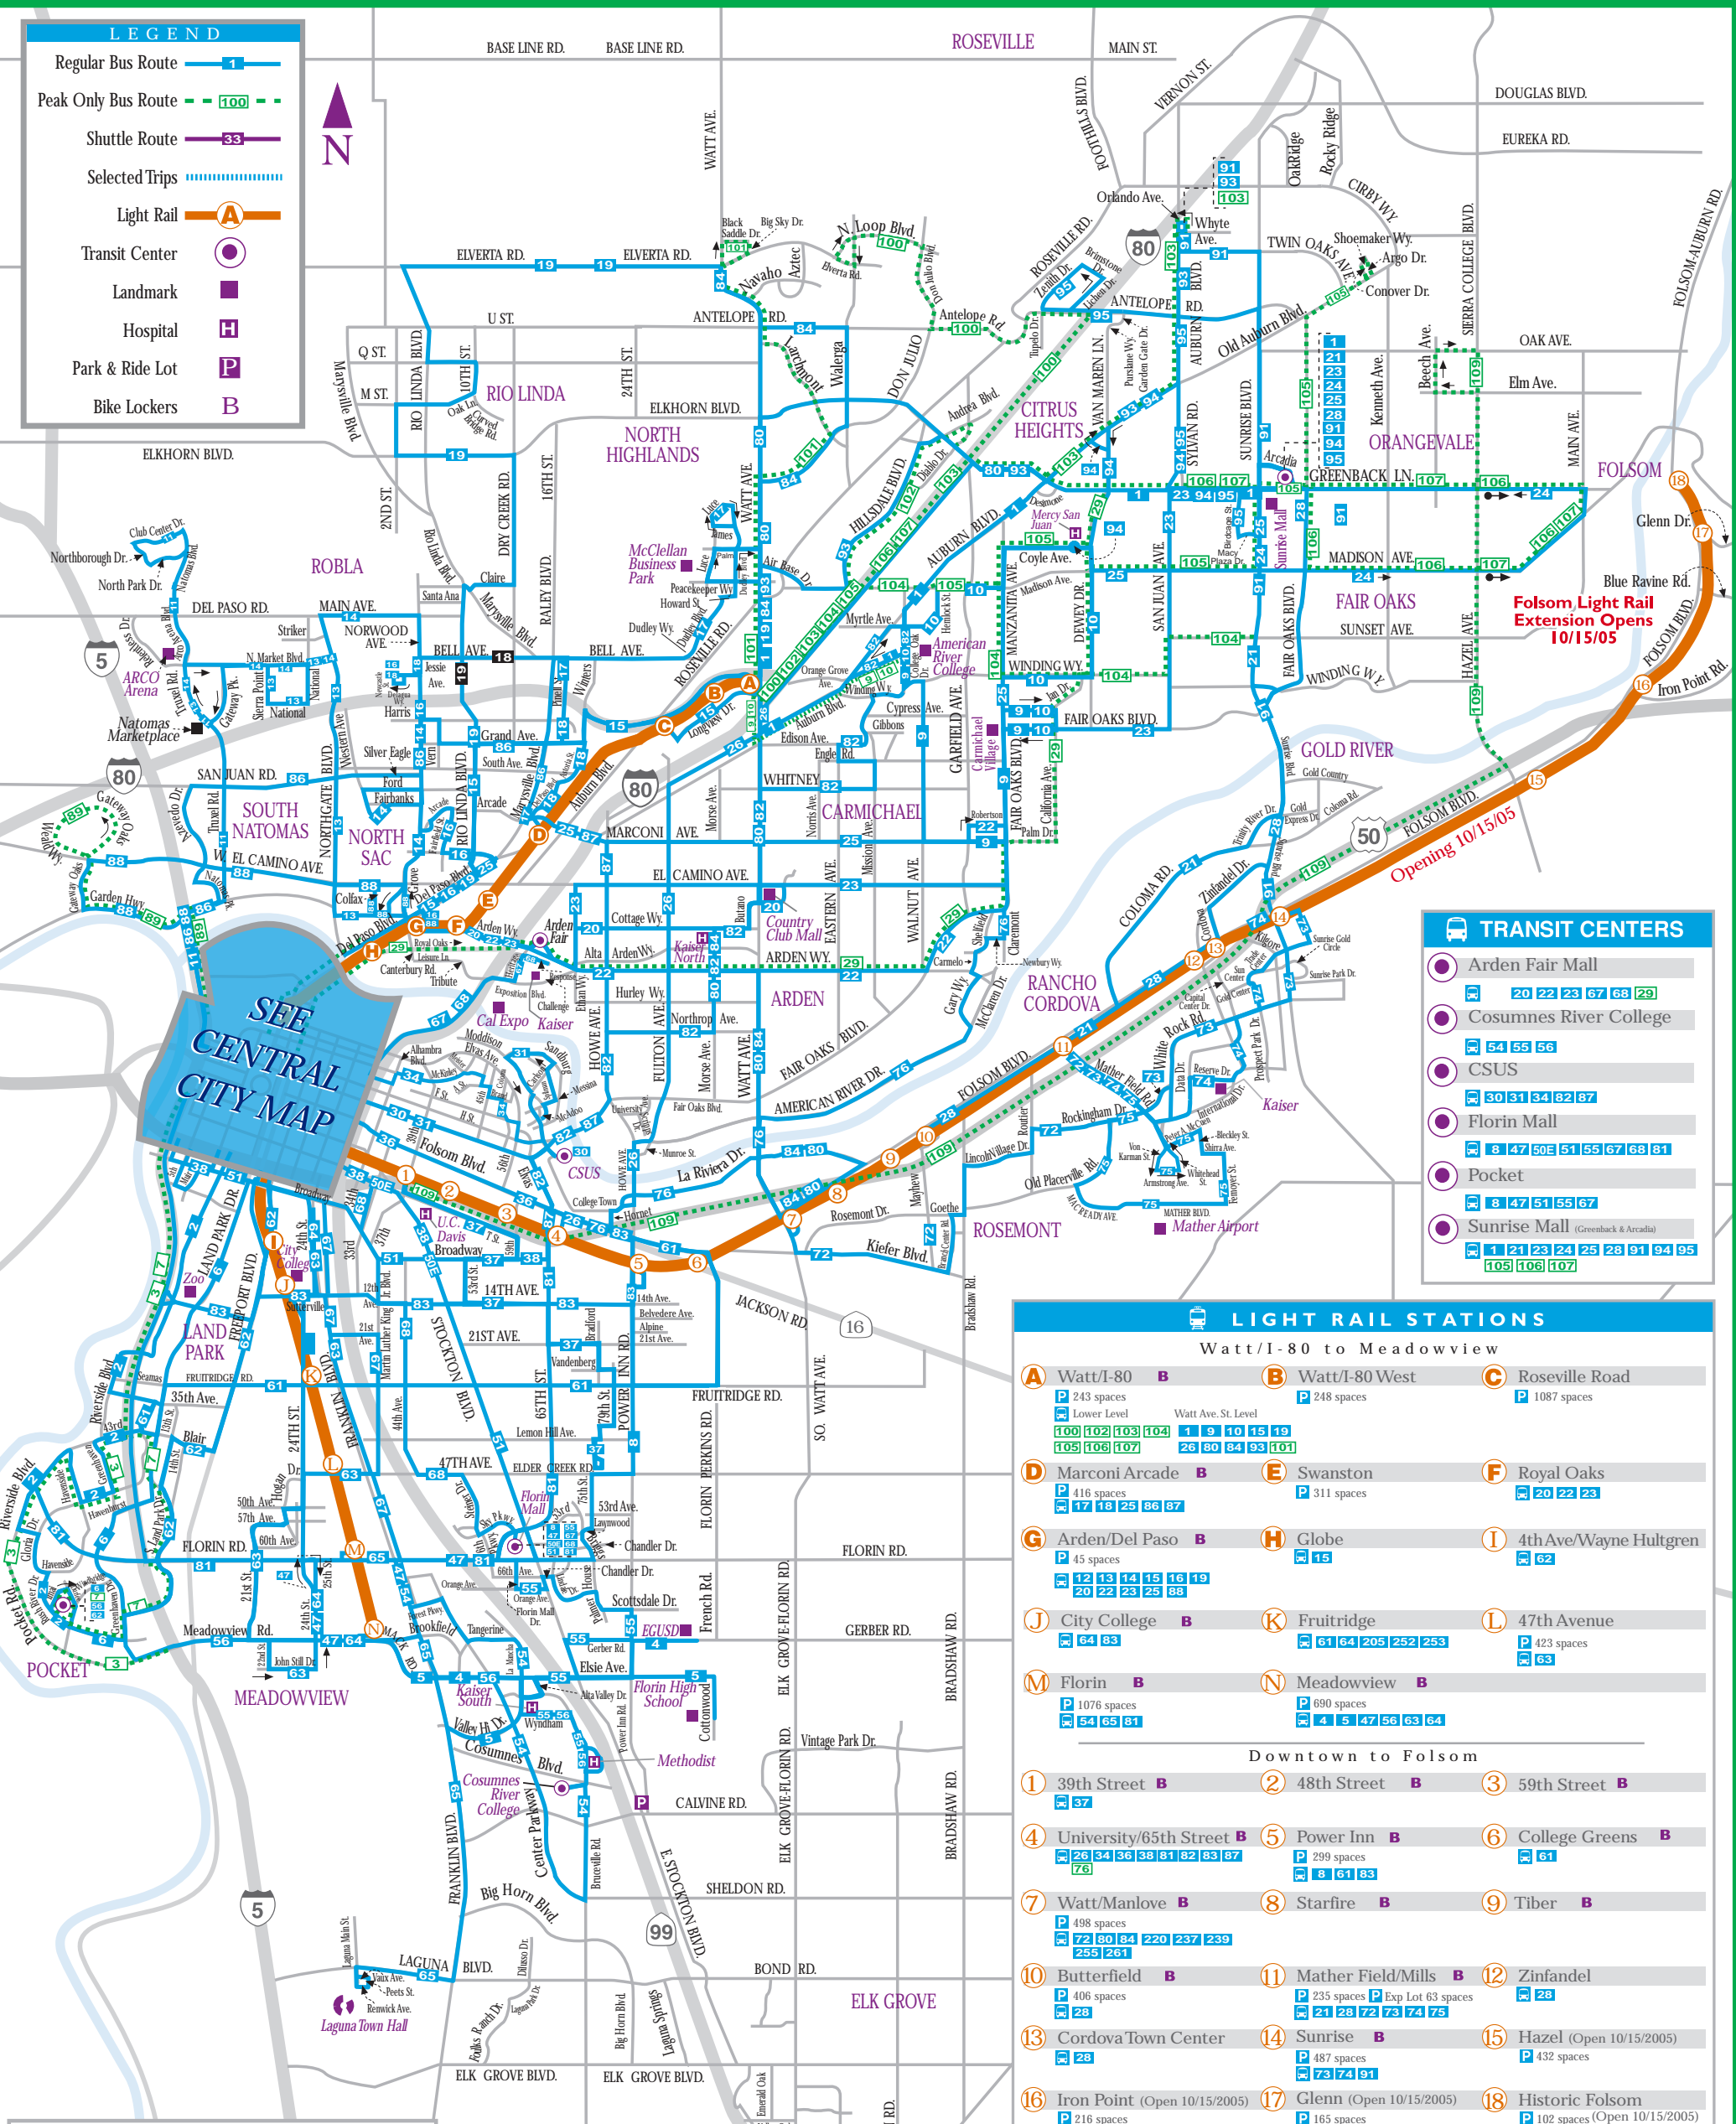

# BUS & LIGHT RAIL SYSTEM MAP

EFFECTIVE SEPTEMBER 4, 2005

**LEGEND**

- Regular Bus Route
- Peak Only Bus Route
- Shuttle Route
- Selected Trips
- Light Rail
- Transit Center
- Landmark
- Hospital
- Park & Ride Lot
- Bike Lockers

**TRANSIT CENTERS**

- Arden Fair Mall 20 22 23 67 68 29
- Cosumnes River College 54 55 56
- CSUS 30 31 34 82 87
- Florin Mall 8 47 50 51 55 67 68 81
- Pocket 8 47 51 55 67
- Sunrise Mall (Greenback & Arcadia) 1 21 23 24 25 28 91 94 95 105 108 107

**LIGHT RAIL STATIONS**

**Watt/I-80 to Meadowview**

<b>A</b> Watt/I-80  P 243 spaces Lower Level  Watt Ave. St. Level	<b>B</b> Watt/I-80 West  P 248 spaces	<b>C</b> Roseville Road  P 1087 spaces
<b>D</b> Marconi Arcade  P 416 spaces 17 18 25 86 87	<b>E</b> Swanston  P 311 spaces	<b>F</b> Royal Oaks   20 22 23
<b>G</b> Arden/Del Paso  P 45 spaces 12 13 14 15 16 19 20 22 23 25 88	<b>H</b> Globe   15	<b>I</b> 4th Ave/Wayne Hultgren   62
<b>J</b> City College   64 83	<b>K</b> Fruitridge   61 64 205 252 253	<b>L</b> 47th Avenue   63
<b>M</b> Florin  P 1076 spaces 54 65 81	<b>N</b> Meadowview  P 690 spaces 4 5 47 56 63 64	

**Central City Stations**

Alkali Flat/La Valentina	12th & I
Cathedral Square	St. Rose of Lima Park
7th & Capitol	8th & Capitol
8th & O	Archives Plaza
13th Street	16th Street  6 63 64
23rd Street	29th Street  38 50 67 68
	Broadway  51 62 63 64