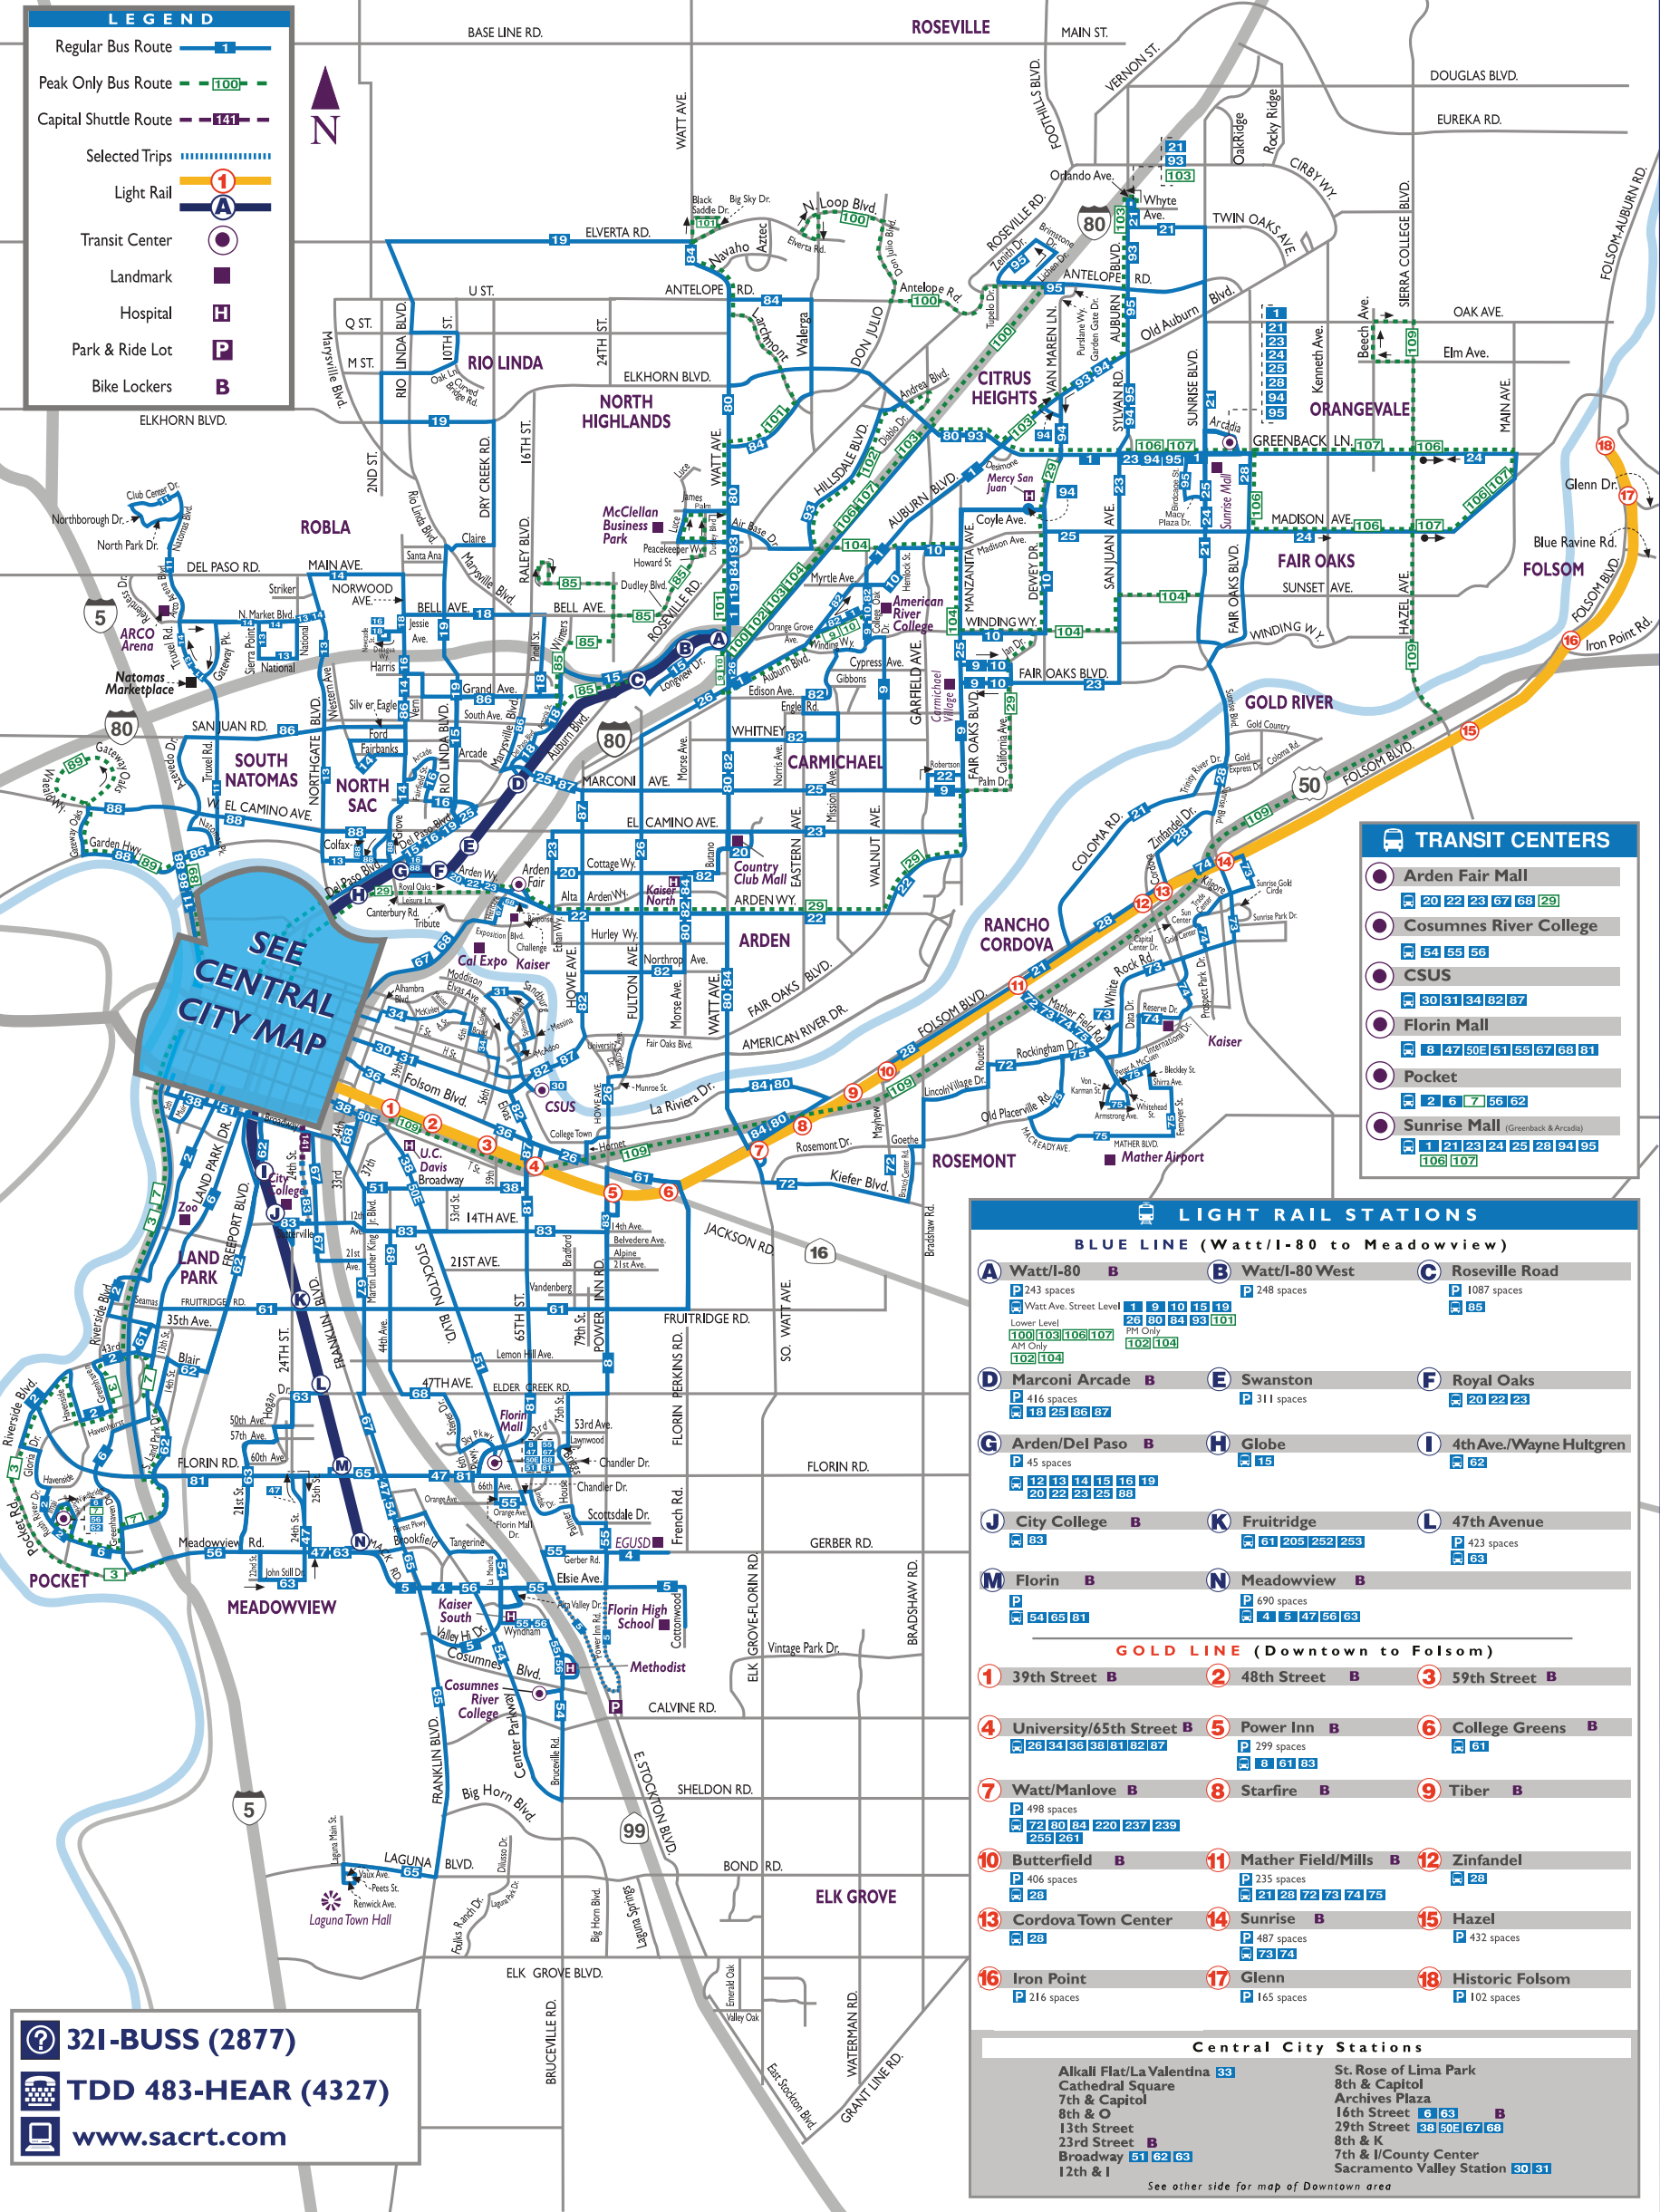

LEGEND

- Regular Bus Route
- Peak Only Bus Route
- Capital Shuttle Route
- Selected Trips
- Light Rail
- Transit Center
- Landmark
- Hospital
- Park & Ride Lot
- Bike Lockers

TRANSIT CENTERS

- Arden Fair Mall**
 20 22 23 67 68 29
- Cosumnes River College**
 54 55 56
- CSUS**
 30 31 34 82 87
- Florin Mall**
 6 47 50E 51 55 67 68 81
- Pocket**
 2 6 7 56 62
- Sunrise Mall (Greenback & Arcadia)**
 1 21 23 24 25 28 94 95
 106 107

LIGHT RAIL STATIONS

BLUE LINE (Watt/I-80 to Meadowview)

A Watt/I-80 243 spaces Watt Ave. Street Level 1 9 10 15 19 Lower Level 100 103 106 107 AM Only 102 104	B Watt/I-80 West 248 spaces 102 104	C Roseville Road 1087 spaces 65
D Marconi Arcade 416 spaces 18 25 86 87	E Swanston 311 spaces	F Royal Oaks 20 22 23
G Arden/Del Paso 45 spaces 12 13 14 15 16 19 20 22 23 25 88	H Globe 15	I 4th Ave./Wayne Hultgren 62
J City College 83	K Fruitridge 61 205 252 253	L 47th Avenue 423 spaces 63
M Florin 54 65 81	N Meadowview 690 spaces 4 5 47 56 63	

Central City Stations

Alkali Flat/La Valentina 83	St. Rose of Lima Park
Cathedral Square	8th & Capitol
7th & Capitol	Archives Plaza
8th & O	16th Street 6 63 B
13th Street	29th Street 38 50E 67 68
23rd Street B	8th & K
Broadway 51 62 63	7th & I/County Center
12th & I	Sacramento Valley Station 30 31

See other side for map of Downtown area

321-BUSS (2877)

TDD 483-HEAR (4327)

www.sacrt.com